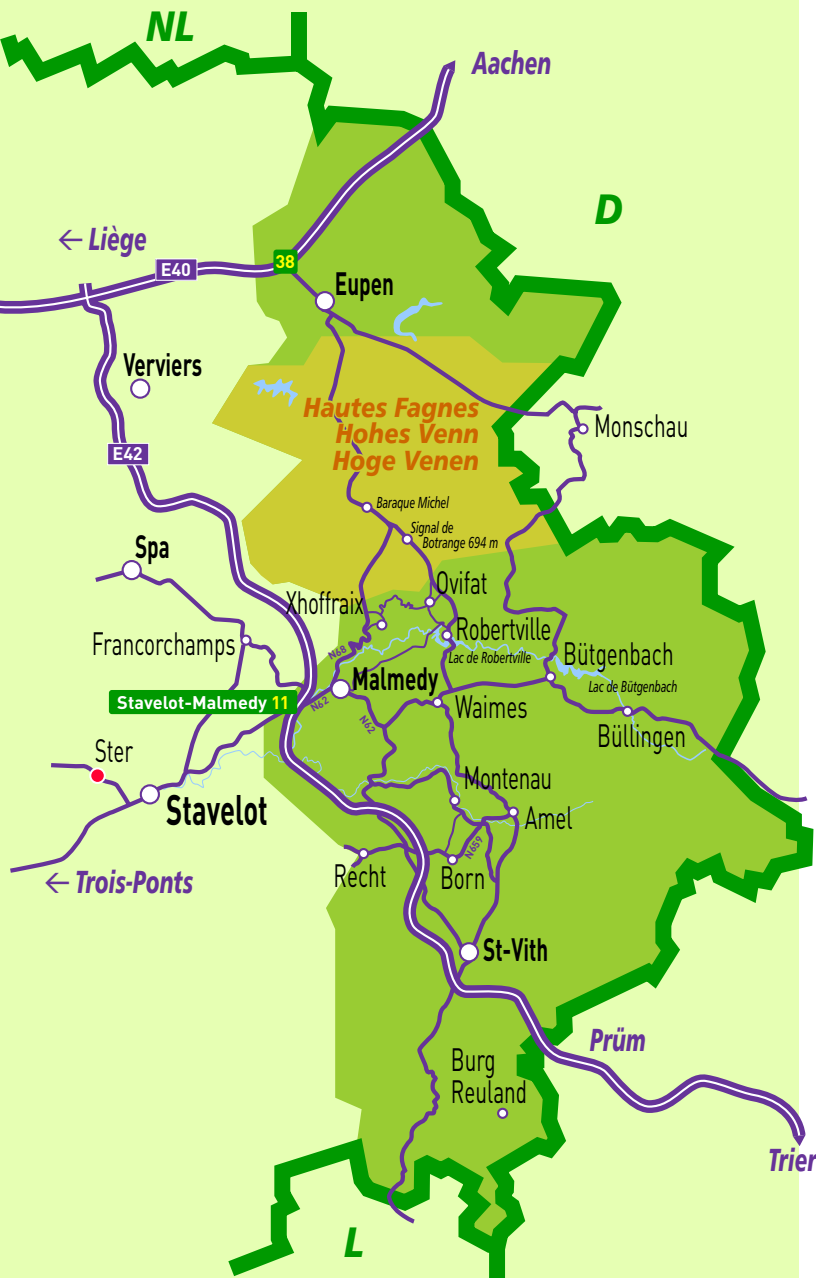

# Villa de Ster

Stavelot

**To go to The Villa de Ster in Stavelot :**

On the highway **E42**, take the **exit n°11 Stavelot-Malmedy**

At the roundabout, take the first exit, and follow the **N68** direction **Stavelot - Trois-Ponts** on 3,5 km.

Cross the town of **Stavelot** and take right (Parfondruy - rue Basse Voye), then the third right (Chemin de Ster) and then right (Sol Camp)

Welcome and have a nice stay in Ster !

**Villa de Ster**

Sol Camp, 10 - B-4970 Ster-Stavelot.