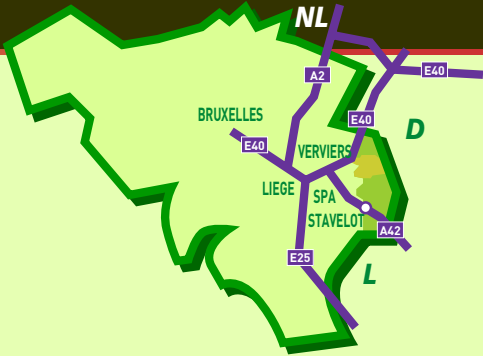

# Villa de Ster

Stavelot

**To go to The Villa de Ster in Stavelot :**

On the highway **E42**, take the **exit n°11 Stavelot-Malmedy**

At the roundabout, take the first exit, and follow the **N68** direction **Stavelot - Trois-Ponts** on 3,5 km.

Cross the town of **Stavelot** and take right (Parfondruy - rue Basse Voye), then the third right (Chemin de Ster) and then right (Sol Camp)

Welcome and have a nice stay in Ster !

**Villa de Ster**

Sol Camp, 10 - B-4970 Ster-Stavelot.