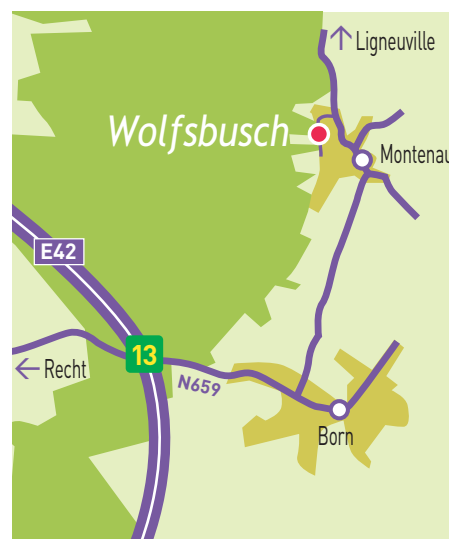

Wolfsbusch

Montenau

To arrive at *Wolfsbusch* in Montenau :

Take the exit 13 Born/Recht on the highway E42.
Follow the N659 during 1,4 Km direction Born.
Turn left after 2,5 Km.

At Montenau

Turn left after 300 m.

Montenau centre

Continu direction Ligneuville for about 500 m.
Take a left onto the little road that goes into
the woods during 1000 m.
The chalet is on the left handside.

Welcome and have a nice stay!

Wolfsbusch