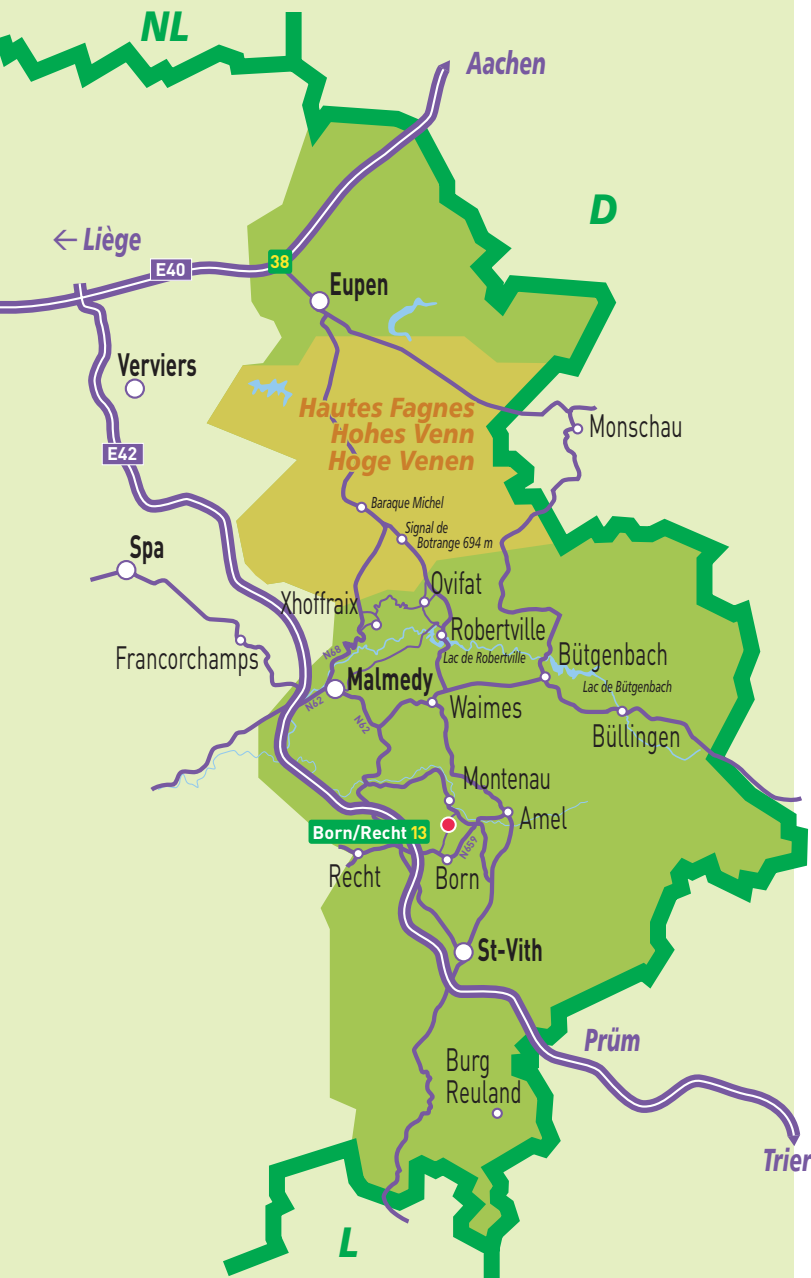

Wolfsbusch

Montenau

To arrive at *Wolfsbusch* in Montenau :

Take the exit 13 Born/Recht on the highway E42.
Follow the N659 during 1,4 Km direction Born.
Turn left after 2,5 Km.

At Montenau

Turn left after 300 m.

Montenau centre

Continu direction Ligneuville for about 500 m.
Take a left onto the little road that goes into
the woods during 1000 m.
The chalet is on the left handside.

Welcome and have a nice stay!

Wolfsbusch