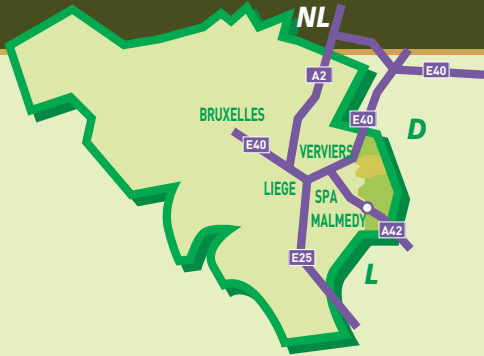

Wolfsbusch

Montenau

To arrive at *Wolfsbusch* in Montenau :

Take the exit 13 Born/Recht on the highway E42.
Follow the N659 during 1,4 Km direction Born.
Turn left after 2,5 Km.

At Montenau

Turn left after 300 m.

Montenau centre

Continu direction Ligneuville for about 500 m.
Take a left onto the little road that goes into
the woods during 1000 m.
The chalet is on the left handside.

Welcome and have a nice stay!

Wolfsbusch