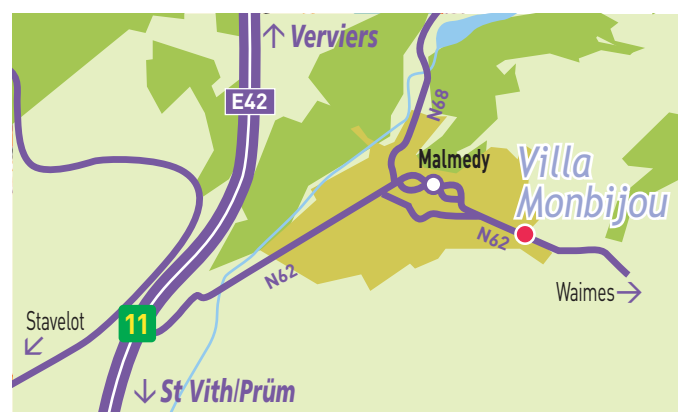

### To get to Villa Monbijou at Malmedy :

Take exit 11 Malmedy on the highway E42 en continu on the N62 for about 2,7 Km direction Malmedy.

### Arrived at Malmedy

Take direction Waimes/Saint-Vith.

Once outside the village continu direction Waimes for about 1000 m. The villa is on 400 m after the Carrefour on the left handside.

Welcome to Malmedy and have a nice stay !